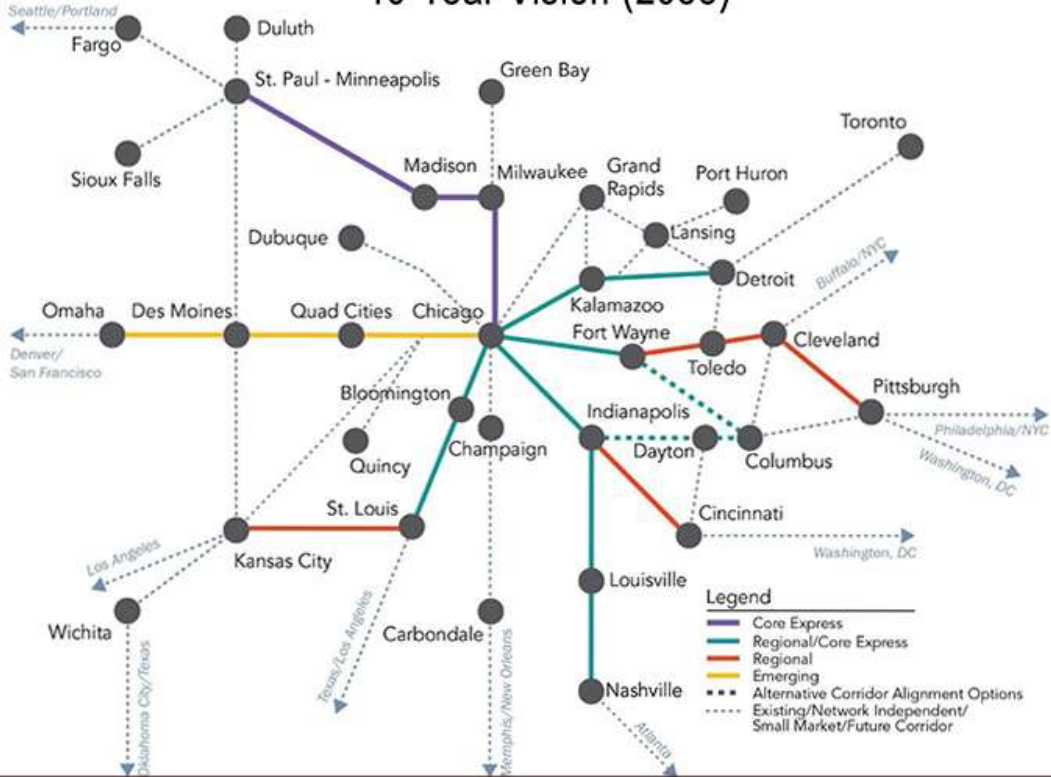

FRA Midwest Regional Rail Plan Network

40-Year Vision (2055)

40-Year Conceptual Vision of Midwest Regional Network